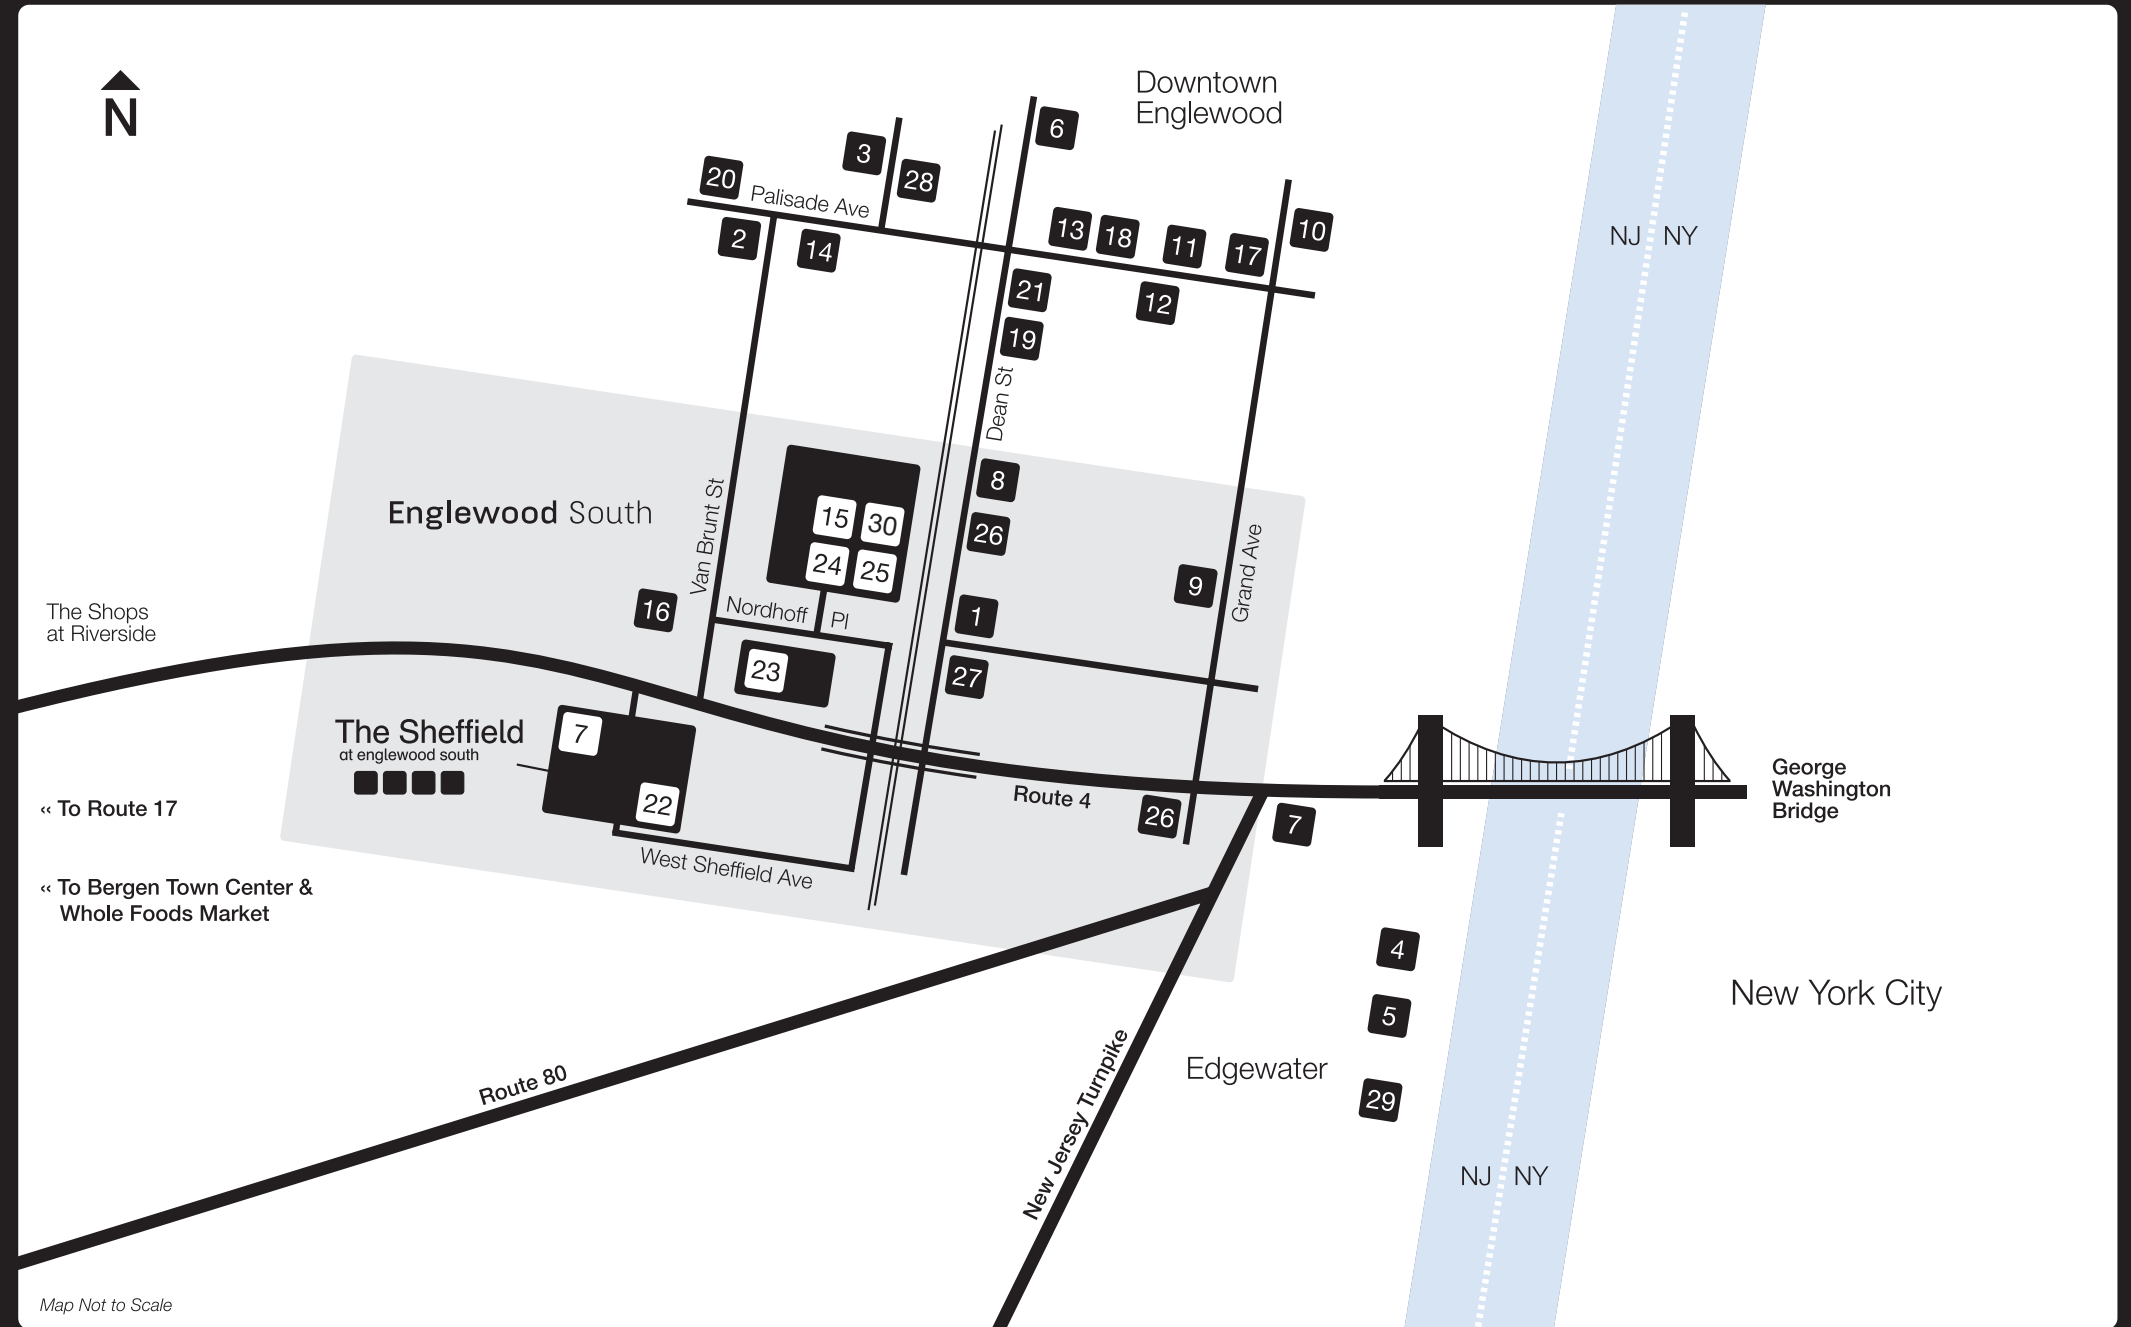

# Englewood South

The Next Great Neighborhood.™

## Englewood South & Vicinity

### RESTAURANTS

- 7 Starbucks Coffee\*
- 8 Balthazar Bakery
- 9 Jackson Hole Diner
- 10 Smoke Chophouse
- 11 Baumgart's
- 12 Ben & Jerry's
- 13 Blue Moon Mexican Cafe

Map Not to Scale

- 14 Wild Ginger
- 15 The Market Place
- 16 4 West Diner

### ARTS & ENTERTAINMENT

- 28 bergenPAC
- 29 Edgewater Multiplex
- 30 GolfTEC

\*Proposed

Each of the above listed businesses may or may not be located on the premises. Offsite establishments are located within a five mile radius of The Sheffield. Please see map for details.